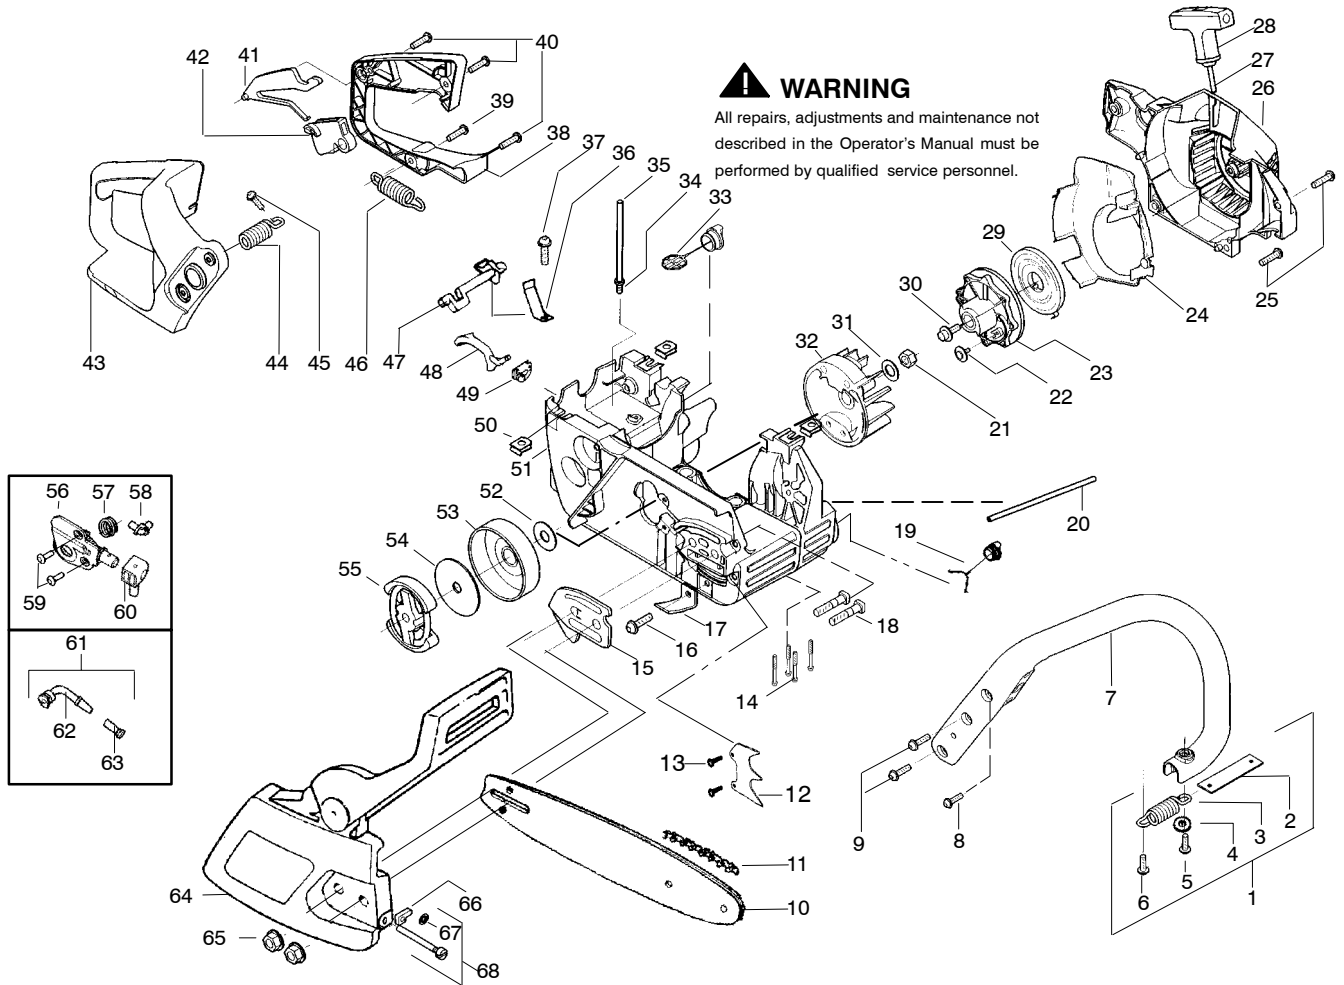

PARTS LIST NO. 545014336		EUROMAC PARTS LIST	CHAIN SAW MODEL(S) S 35
DATE 3/05/08	Replaces 545014336 - 3/06/07		Note: Illustration may differ from actual model due to design changes

Ref.	Part No.	Description	Ref.	Part No.	Description	Ref.	Part No.	Description
1.	530059667	Assy.-Isolator	28.	530056402	Handle-Starter	53.	530047061	Assy.-Clutch Drum w/bearing
2.	530047608	Limiter Strap	29.	530027531	Spring-Recoil	54.	530015611	Washer-Clutch
3.	530059668	Spring-Isolator	30.	530015920	Screw	55.	530014949	Assy. Clutch
4.	530015158	Washer	31.	530015127	Washer-Flywheel	56.	530071259	Kit - Oil Pump (incl. 57,58,60)
5.	530016018	Screw	32.	530039187	Assy-Flywheel	57.	530037820	Gear-Worm Spring
6.	530015843	Screw	33.	530047192	Assy-Fuel Cap	58.	530049477	Elbow-Oil Pickup
7.	530047583	Front Handle	34.	530023877	Fitting-fuel line	59.	530016064	Screw
8.	530015940	Screw	35.	530069216	Kit-Fuel line (large)	60.	530019206	Seal Block
9.	530015814	Screw	36.	530016149	Spring-Switch	61.	530047663	Assy-Oil Pick-up (Incl. 62,63)
10.	530044691	Bar - 14"	37.	530015775	Screw	62.	530038373	Pick-up Oiler
11.	530051437	Chain - 14"	38.	530047581	Cover-Rear Handle	63.	530056533	Filter-Oil
12.	530014381	Kit-Spike (Incl. 13)	39.	530015886	Screw	64.	545139902	Assy.-Chain Brake
13.	530016439	Screw	40.	530015906	Screw	65.	530015917	Nut-Bar Mounting
14.	530016132	Screw	41.	530036098	Throttle Lockout	66.	530015826	Pin-Bar Adjust
15.	530038238	Plate-Bar Mount.	42.	530036097	Trigger-Throttle	67.	530038593	Retainer
16.	530015814	Screw	43.	530047582	Handle - Rear	68.	530069611	Kit-Bar Adjusting (incl. # 66,67)
17.	530029850	Chain Catcher	44.	530071958	Kit-Isolator (Upper)			
18.	530016133	Bolt-Bar	45.	530015875	Screw			
19.	530057236	Assy-Oil Cap	46.	530059668	Spring-Isolator			
20.	530071666	Kit-Oil Vent	47.	530057473	Lever-Switch			
21.	530016134	Nut-Flywheel	48.	530057474	Lever-choke			
22.	530016080	Screw	49.	530049005	Grommet-Knob			
23.	530037817	Starter Pulley	50.	530015922	Nut-"U"-Type			
24.	530055723	Baffle-Air	51.	530058730	Assy.-Chassis fuel lines and caps)			
25.	530015892	Screw	52.	530015907	Washer-Thrust			
26.	530054175	Housing-Fan						
27.	530069232	Kit - Rope						