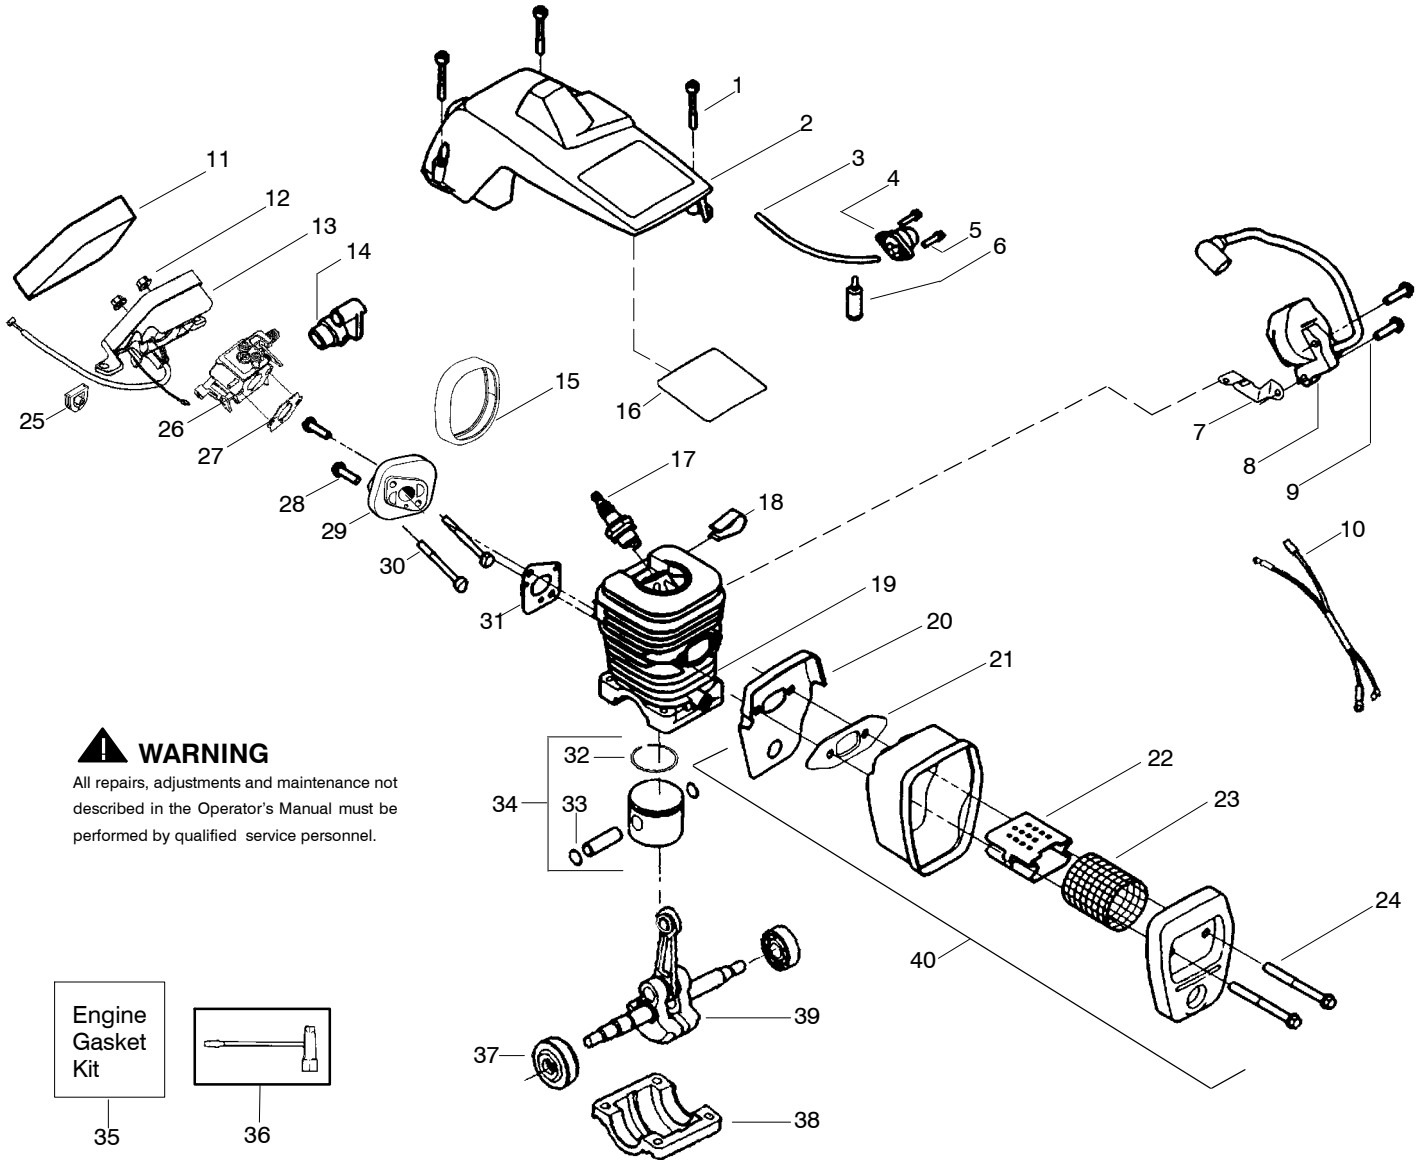

⚠ WARNING

All repairs, adjustments and maintenance not described in the Operator's Manual must be performed by qualified service personnel.

Ref.	Part No.	Description	Ref.	Part No.	Description	Ref.	Part No.	Description
1.	530016153	Screw	19.	530012550	Cylinder	35.	530069608	Kit - Engine Gasket (Incl. 21, 27 & 31)
2.	530055638	Assy - Cylinder Shield (includes # 16)	20.	530049870	Backplate - Muffler	36.	530031135	Scrench
3.	530069247	Kit - Fuel Line (Small)	21.	530069608	Gasket - Muffler (kit)	37.	530056363	Assy - Seal & Bearing
4.	530071835	Kit - Air Purge (incl. #5)	22.	530037813	Diffuser - Muffler	38.	530037935	Cap - Crankcase
5.	530015780	Screw	23.	530036103	Screen - Spark	39.	530047062	Assy - Crankshaft
6.	530095646	Assy - Fuel Pick-up	24.	530016132	Bolt - Muffler	40.	530047207	Assy - Muffler (Incl. 20 - 24)
7.	530047442	Strap - Ground	25.	530047631	Grommet - Throttle Cable			
8.	530039198	Ignition Module	26.	---	Kit - Carburetor			
9.	530015814	Screw		545081885	Walbro (WT-891) (Incl. Grommet)			
10.	530057475	Assy - Wire Harness	27.	530069608	Gasket - Carb. (kit)			Not Shown
11.	530037793	Foam - Air Filter	28.	530016386	Screw			
12.	530016101	Nut	29.	530049700	Carb. Adapter			
13.	530057702	Assy - Air Box	30.	530016187	Screw		545123798	Manual
14.	530035526	Grommet - Carb Adjust	31.	530069608	Gasket - Adaptor (kit)		545003009	Decal - Warning
15.	530054144	Seal - Carb Adapter	32.	530038729	Ring - Piston			
16.	530055698	Reflector - Heat	33.	530015697	Retainer - Piston Pin			
17.	952030150	Spark Plug (RCJ-7Y)	34.	530071408	Kit - Piston (Incl. 32 & 33)			
18.	530016136	Clip - High Tension Lead						

↙ = NEW PART NUMBER FOR THIS IPL

★ = REFER TO THE SERVICE REFERENCE INDICATED FOR MORE INFORMATION. (LOCATED AT END OF IPL)