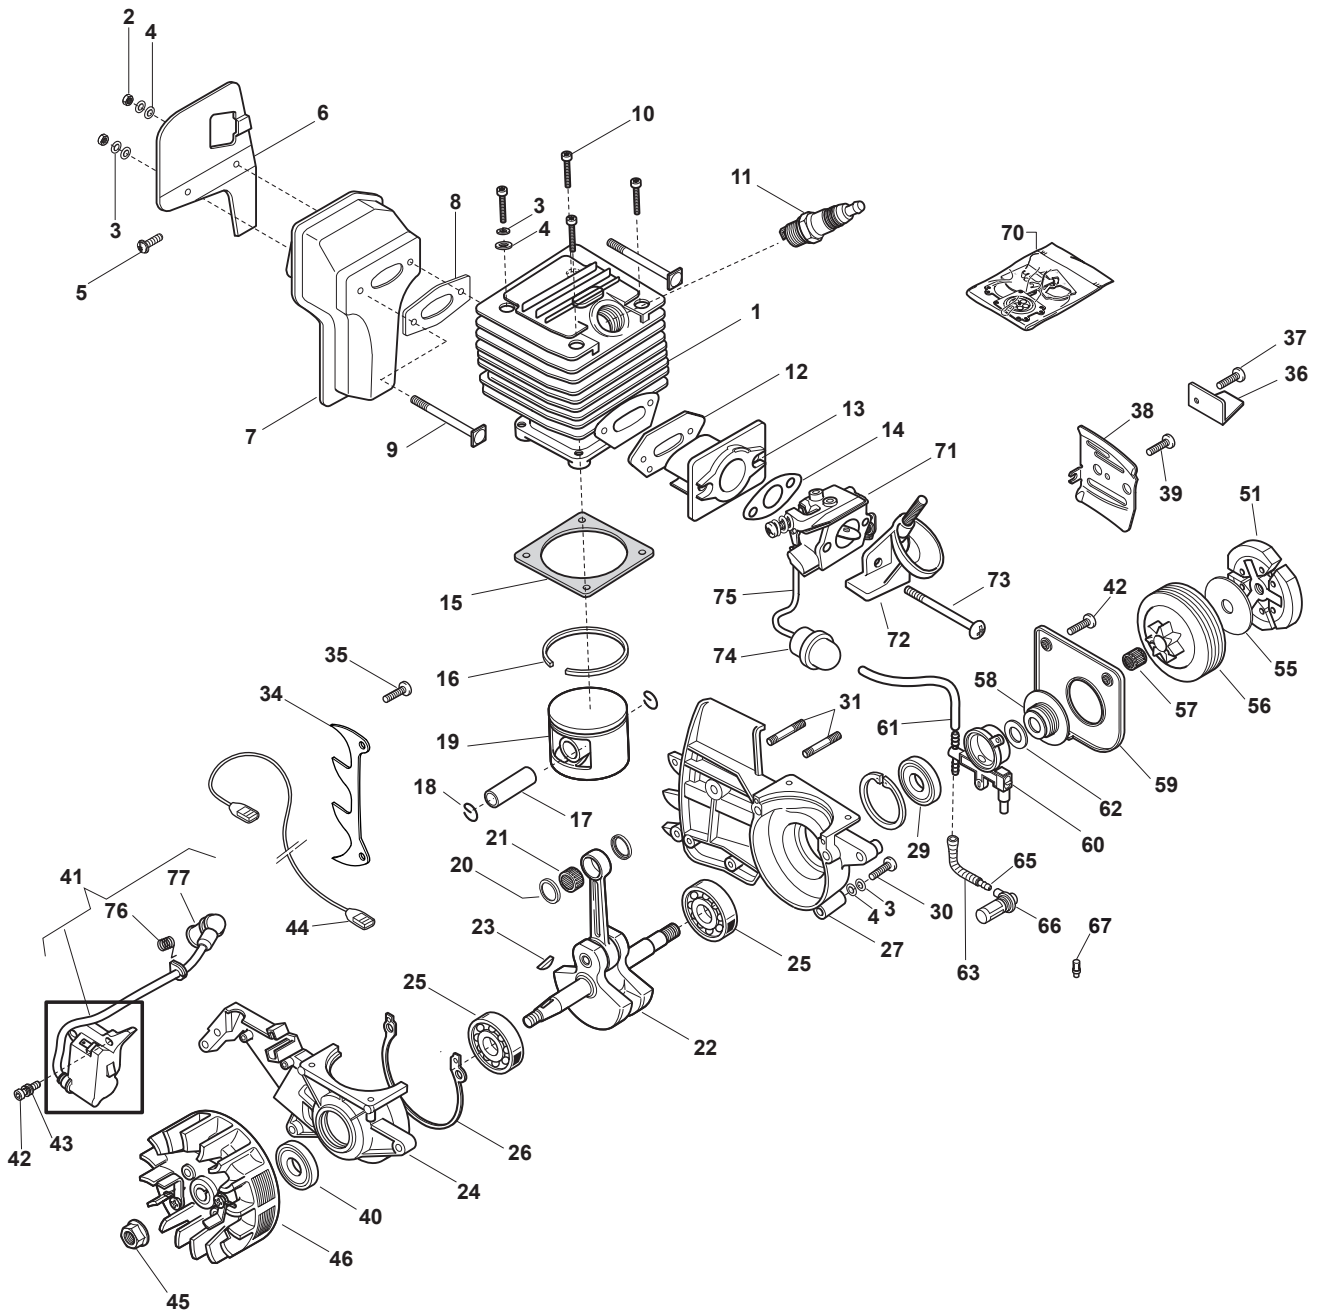

Chain saw petrol Engine

Issue 15 - 2015

Fig.	Q.ty	Part No	Description	Notes
1	1	118800267/0	Cylinder Assy	
2	2	2432040	Nut	
3	11	112581500/0	Grower	
4	10	2312090	Flat washer	
5	1	123878022/0	Screw	
6	1	118800243/0	Cover Plate	
7	1	118550582/0	Muffler	
8	1	118550583/0	Muffler Gasket	
9	2	118550584/0	Screw	
10	4	2135030	Screw	
11	1	3210024	Spark Plug	
12	1	118550585/0	Intake Manifold Gasket	
13	1	118550586/0	Intake Manifold	
14	1	118550587/0	Carburettor Gasket	
15	1	118550588/0	Cylinder Base Gasket	
16	1	118800182/0	Piston Ring	
17	1	118800268/0	Piston Pin	
18	2	118550590/0	Washer, Piston Pin	
19	1	118800269/0	Piston	
20	2	118800246/0	Bearing	
21	1	118550591/0	Needle Bearing	
22	1	118800247/0	Crankshaft	
23	1	123072005/0	Flywheel Key	
24	1	118800248/0	Crank Case	
25	2	3112030	Ball Bearing	
26	1	118800249/0	Crankcase Gasket	
27	1	118800250/0	Crank Case	
29	1	118550592/0	Seal Ring	
30	4	2135050	Screw	
31	2	118550593/0	Screw	
34	1	118550596/0	Spike	
35	1	2135180	Screw	
36	1	118550597/0	Chain Guard	
37	1	118800251/0	Screw	
38	1	118550598/0	Bar Plate	
39	1	123878020/0	Screw	
40	1	118550599/0	Seal Ring	
41	1	118550600/0	Electronic Coil	Type B
41	1	118803925/0	Electronic Coil	Type A
42	6	123878021/0	Screw	
43	2	2321050	Washer	
44	1	118550601/0	Earth Cable	
45	1	123120004/0	Nut	
46	1	118550602/0	Flywheel Ass.Y	
51	1	118550603/0	Clutch Ass.Y	
55	1	118800252/0	Sprocket Washer	
56	1	118550604/0	Clutch Drum Assy	
56	1	118801063/0	Clutch Drum Assy	
57	1	118550605/0	Needle Bearing	
58	1	118550606/0	Worm	
58	1	118801064/0	Worm