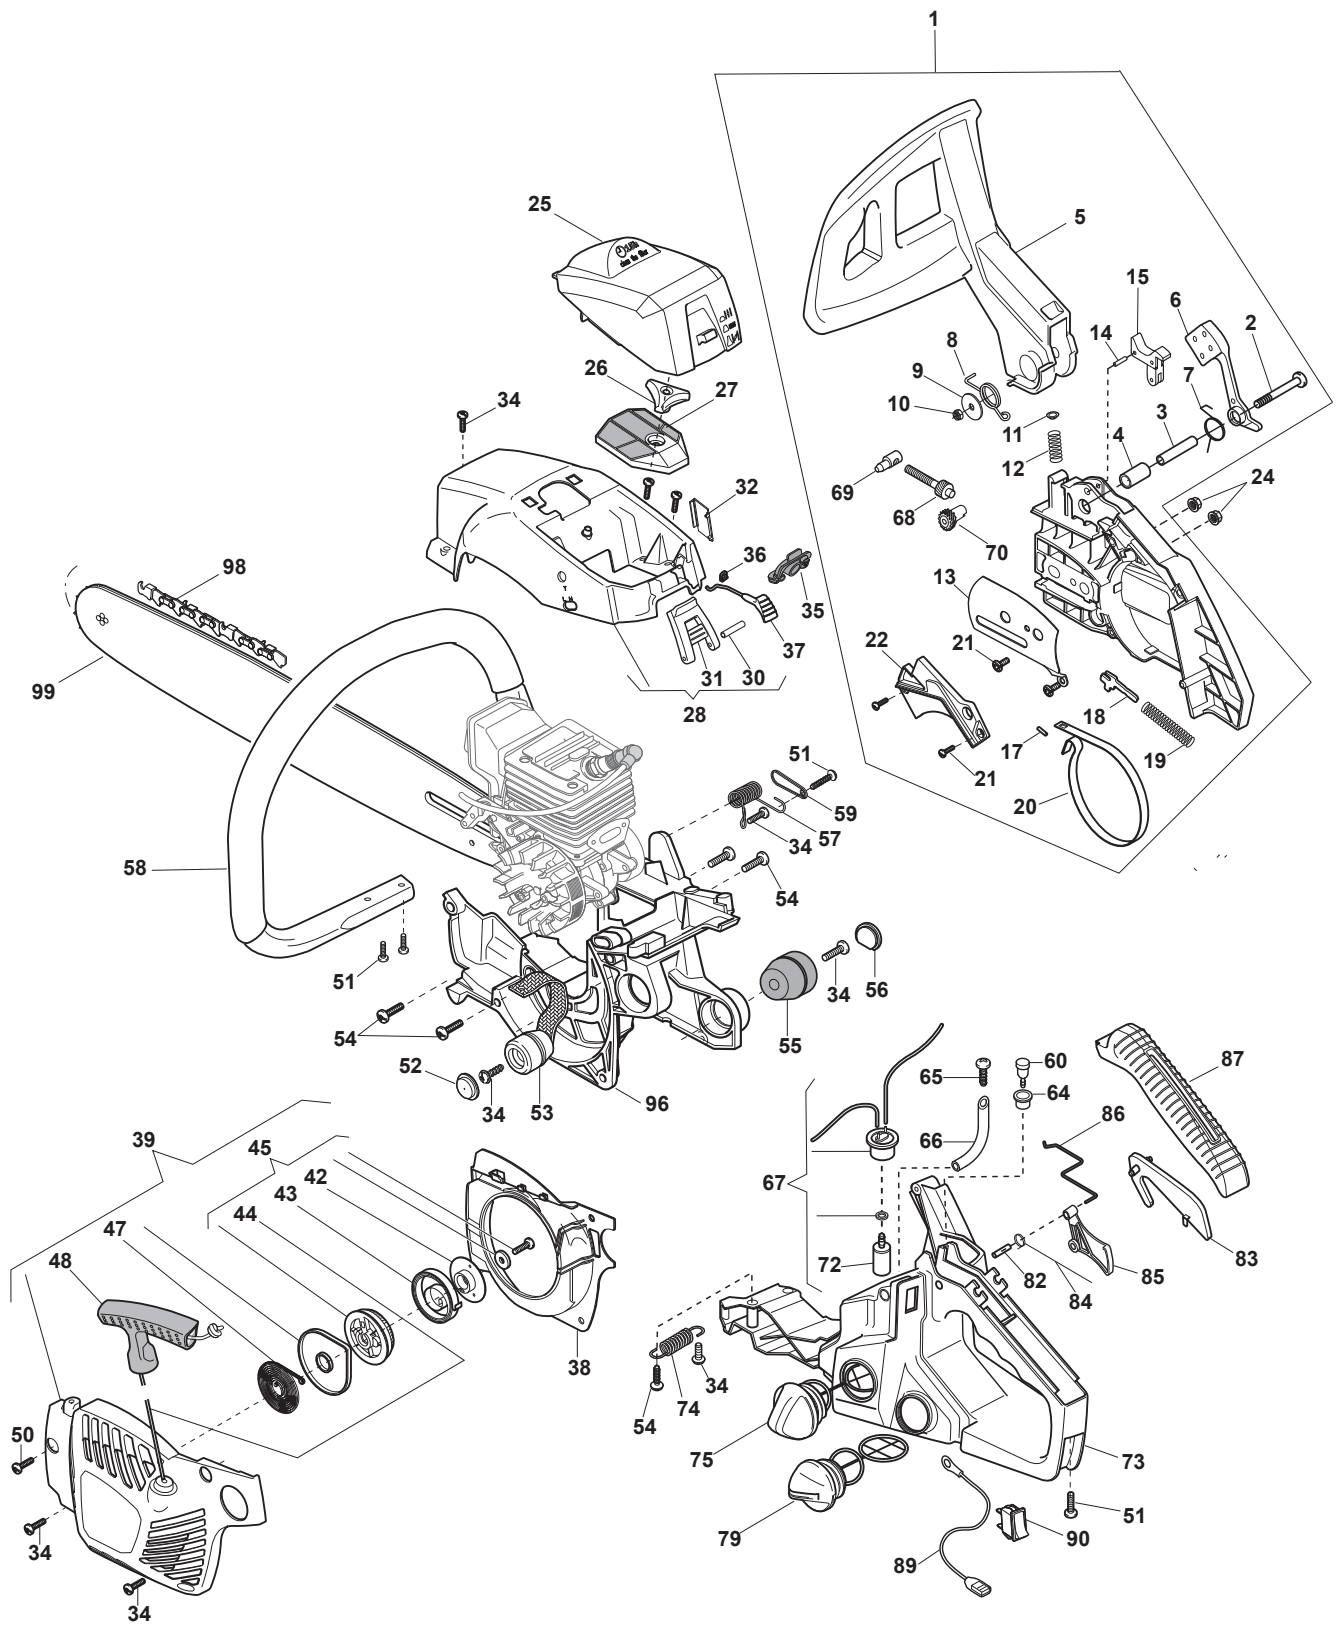

Chain saw petrol Housing

Issue 15 - 2015

Fig.	Q.ty	Part No	Description	Notes
67	1	118800214/0	Fuel Filter	
68	1	123878027/0	Screw	
69	1	123510096/0	Bar Adjusting Block	
70	1	118801066/0	Pinion	
72	1	118800199/0	Fuel Filter	
74	1	118800201/0	Spring	
75	1	118800761/0	Fuel Cap Assy	
79	1	118800762/0	Oil Tank Cap	
82	1	123510098/0	Elastic Pin	
83	1	118800205/0	Safety Lever	
84	1	118800206/0	Spring	
85	1	118800207/0	Throttle Lever	
86	1	118800750/0	Spring	
89	1	118800213/0	Stop Wire	
90	1	118800202/0	Switch	
96	1	118800752/0	Crankcase	
98	1	4113712	Chain 16inch	
98	1	4113768	Chain 14inch	
98	1	4113770	Chain 16inch	
99	1	123900369/0	Guide Bar 16inch	
99	1	123900373/0	Guide Bar 14inch	
99	1	123900374/0	Guide Bar 16inch