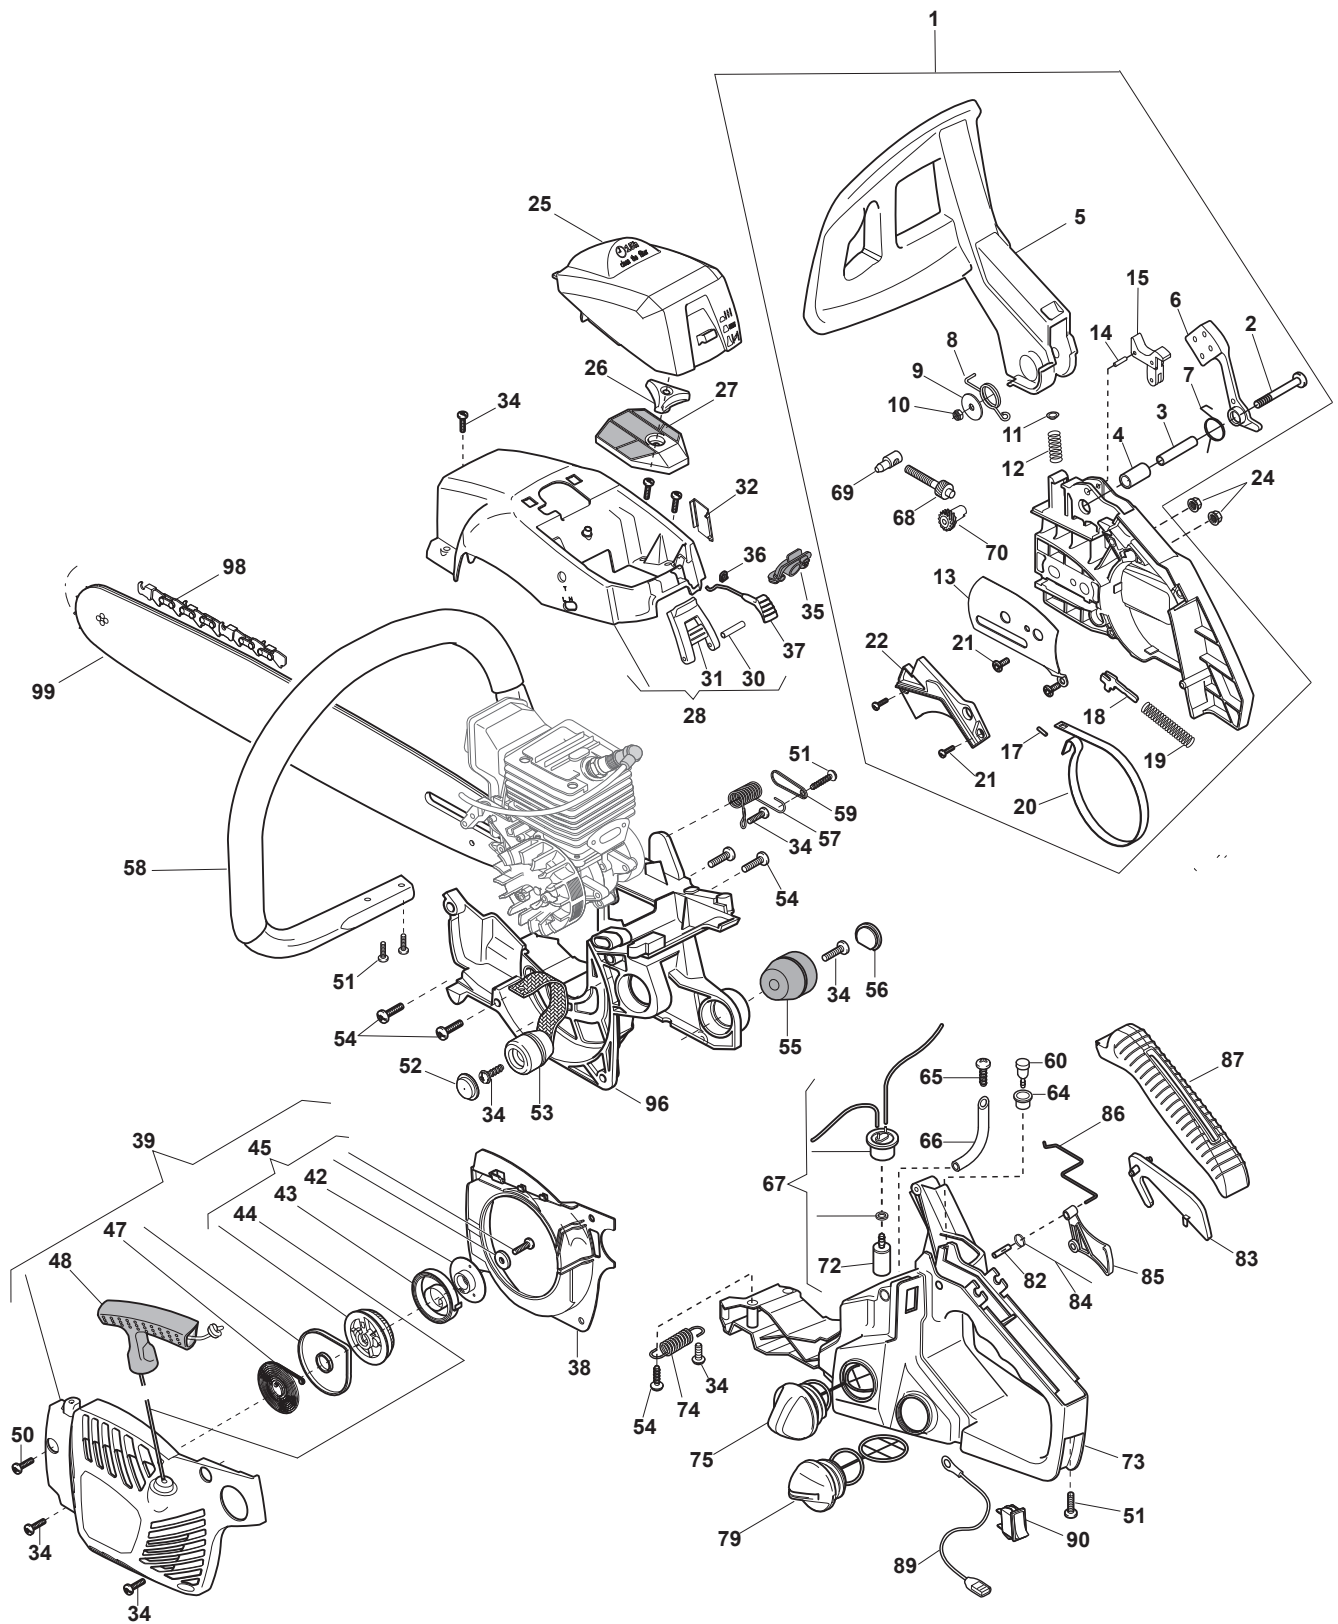

Chain saw petrol Engine

Issue 15 - 2015

Fig.	Q.ty	Part No	Description	Notes
59	1	118800253/0	Oil Pump Cap	
60	1	118550607/0	Oil Pump Assy	
61	1	118800254/0	Tube	
62	1	118550608/0	Washer	
63	1	118800255/0	Pickup Oil	
65	1	118800256/0	Connection	
66	1	118550609/0	Oil Filter Ass.Y	
67	1	118802952/0	Ugello	
70	1	8724090	Diaphragm Gasket Set	
71	1	118800210/0	Carburetor	
72	1	118800211/0	Intake Manifold	
73	2	118800212/0	Screw	
74	1	118800203/0	Primer	
75	1	118800204/0	Pipe	
76	1	3657050	Spring	
77	1	3748880	Spark plug Cap	