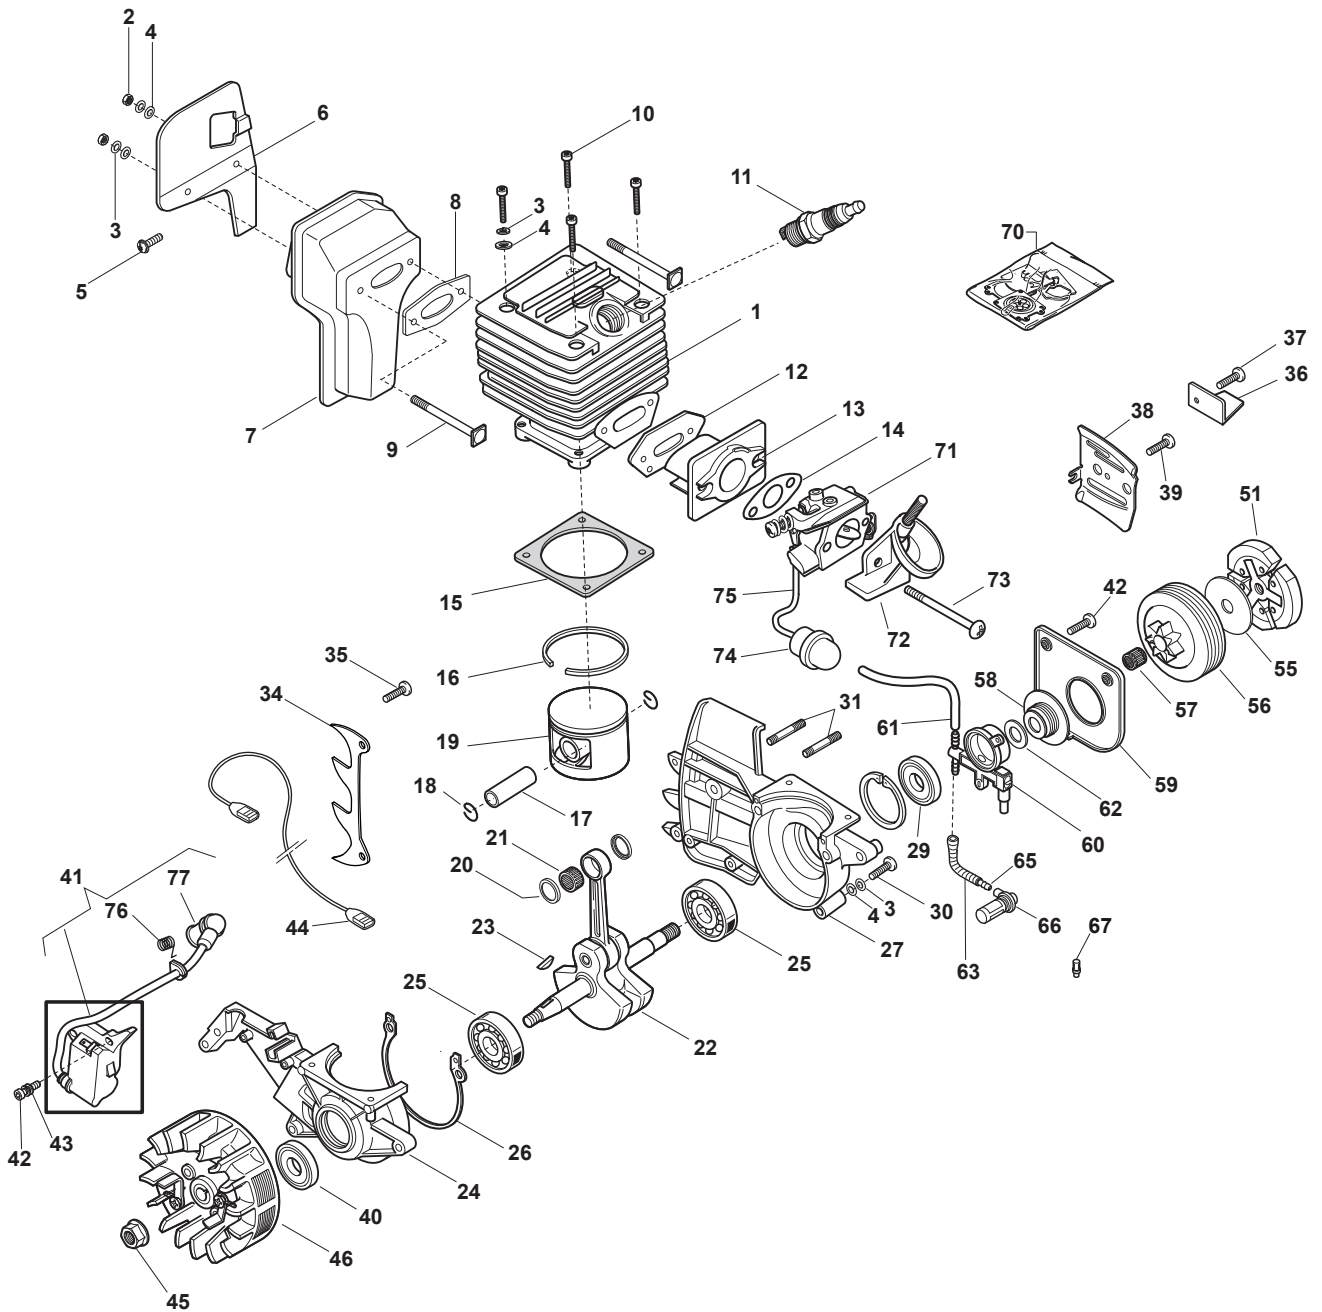

## Chain saw petrol Engine

Issue 15 - 2015

Fig.	Q.ty	Part No	Description	Notes
1	1	118800267/0	Cylinder Assy	
2	2	2432040	Nut	
3	11	112581500/0	Grower	
4	10	2312090	Flat washer	
5	1	123878022/0	Screw	
6	1	118800243/0	Cover Plate	
7	1	118550582/0	Muffler	
8	1	118550583/0	Muffler Gasket	
9	2	118550584/0	Screw	
10	4	2135030	Screw	
11	1	3210024	Spark Plug	
12	1	118550585/0	Intake Manifold Gasket	
13	1	118550586/0	Intake Manifold	
14	1	118550587/0	Carburettor Gasket	
15	1	118550588/0	Cylinder Base Gasket	
16	1	118800182/0	Piston Ring	
17	1	118800268/0	Piston Pin	
18	2	118550590/0	Washer, Piston Pin	
19	1	118800269/0	Piston	
20	2	118800246/0	Bearing	
21	1	118550591/0	Needle Bearing	
22	1	118800247/0	Crankshaft	
23	1	123072005/0	Flywheel Key	
24	1	118800248/0	Crank Case	
25	2	3112030	Ball Bearing	
26	1	118800249/0	Crankcase Gasket	
27	1	118800250/0	Crank Case	
29	1	118550592/0	Seal Ring	
30	4	2135050	Screw	
31	2	118550593/0	Screw	
34	1	118550596/0	Spike	
35	1	2135180	Screw	
36	1	118550597/0	Chain Guard	
37	1	118800251/0	Screw	
38	1	118550598/0	Bar Plate	
39	1	123878020/0	Screw	
40	1	118550599/0	Seal Ring	
41	1	118550600/0	Electronic Coil	Type B
41	1	118803925/0	Electronic Coil	Type A
42	6	123878021/0	Screw	
43	2	2321050	Washer	
44	1	118550601/0	Earth Cable	
45	1	123120004/0	Nut	
46	1	118550602/0	Flywheel Ass.Y	
51	1	118550603/0	Clutch Ass.Y	
55	1	118800252/0	Sprocket Washer	
56	1	118550604/0	Clutch Drum Assy	
56	1	118801063/0	Clutch Drum Assy	
57	1	118550605/0	Needle Bearing	
58	1	118550606/0	Worm	
58	1	118801064/0	Worm	